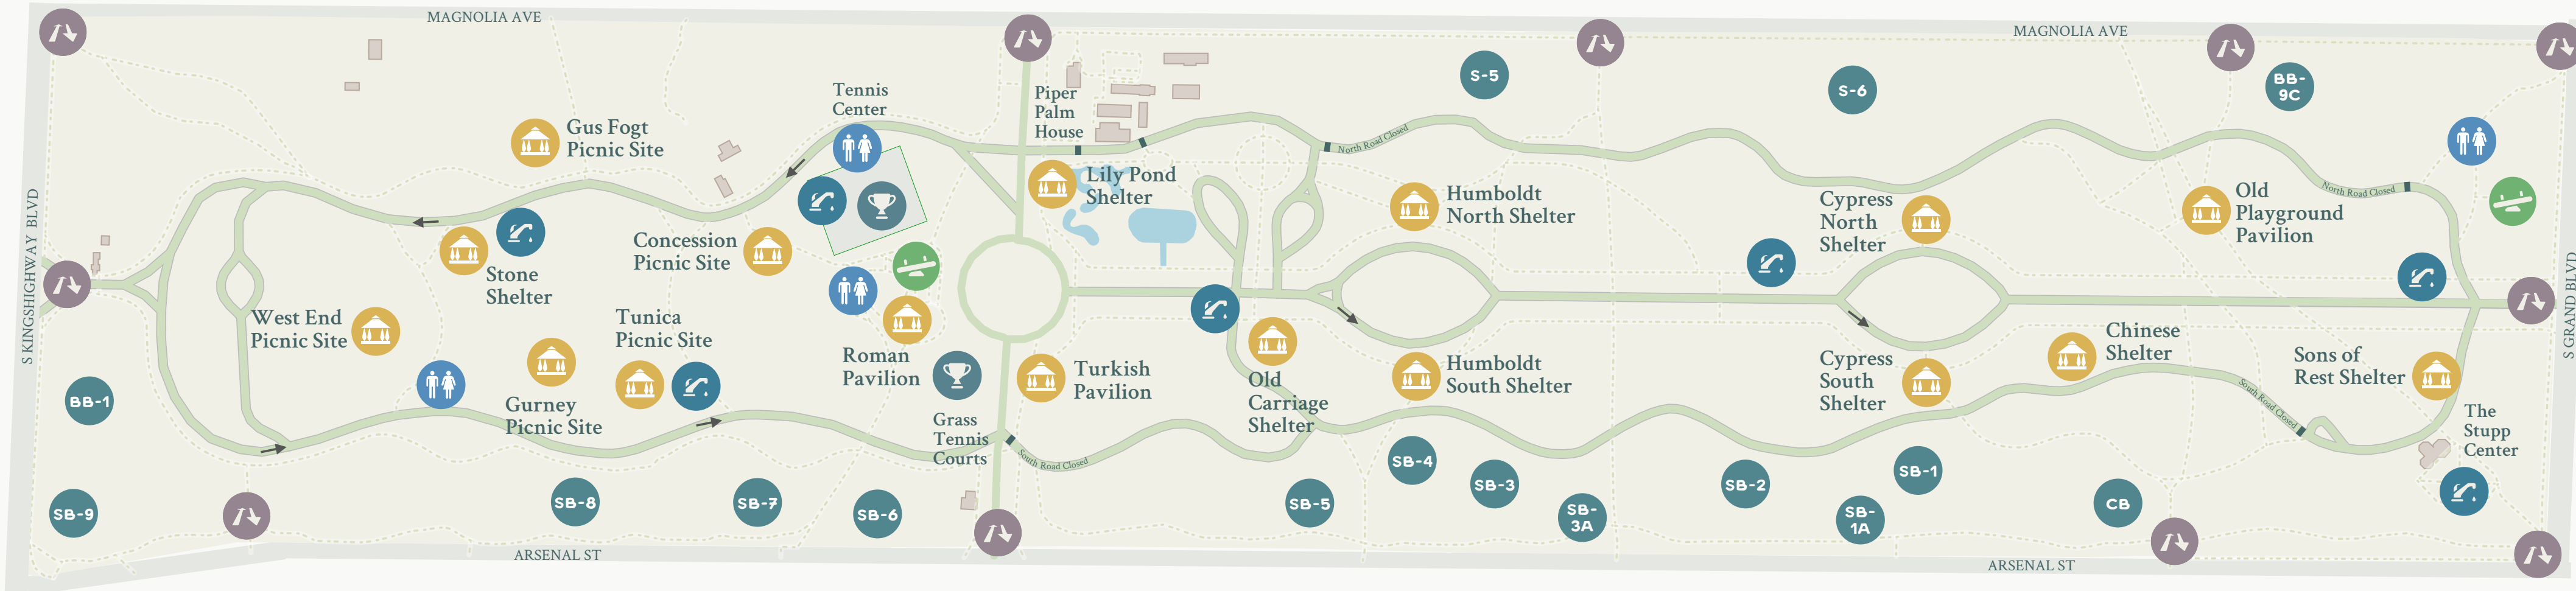

## GENERAL INFO

Open daily from 5 a.m. to 10 p.m. To contact us, call 314.771.2679 or visit [towergrovepark.org](http://towergrovepark.org).

Tower Grove Park is a public park and level II arboretum with over 7,000 trees, seven miles of running/walking trails, a tennis and pickleball center, 15 recreation fields, 12 historic Victorian pavilions, and more.

## KEY

**INTERACTIVE MAP AND GUIDED TREE WALKS**  
Use our GPS-enabled, interactive map to explore key features of Tower Grove Park and take guided walking tours to learn about the forest. As an arboretum, we sustain a diverse collection of curated trees that are all documented at: [towergroveparkmap.org](http://towergroveparkmap.org).

\*Sons of Rest Pavilion is adjacent to the Stupp Center that hosts programming, private parties and weddings. The Stupp Center has priority over rentals, therefore Sons of Rest can only be booked at a maximum of 6 weeks prior to event.

\*Lily Pond Shelter is located near the Piper Palm House which hosts weddings, receptions and other special events. The restrooms inside the Piper Palm House are not available for public use. No special permits are granted for this site.